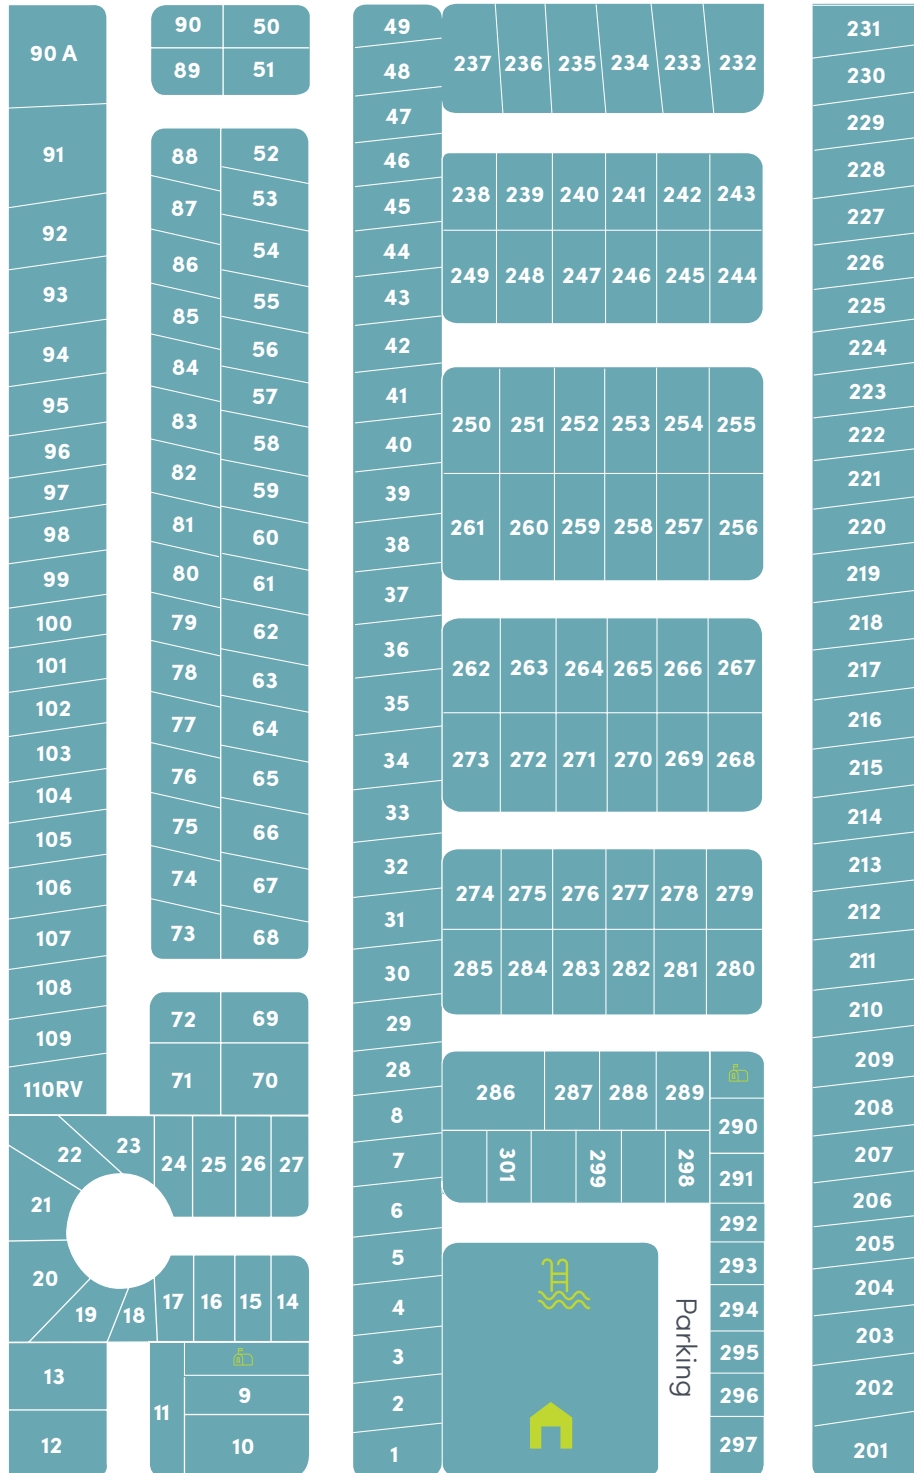

Amber Village

13959 Skyfrost Drive

Skyfrost Drive

13979 Skyfrost Drive

13965 Skyfrost Lane
Dallas, TX 75253

T : 972.286.4583

Visit us online at:
yescommunities.com

Number of sites: 210